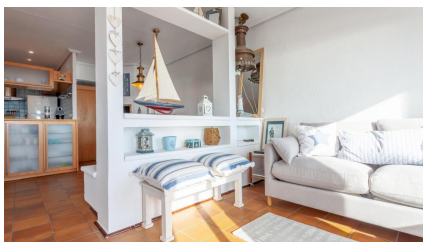

Awarded to
ELS CANYERS

Booking.com
Traveller Review Awards 2023

8,5
out of 10