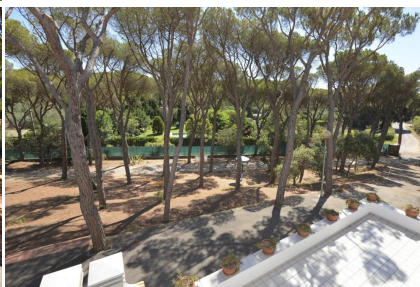

General

Type of Property: **Apartment** m2: **36**
m2 plot: **10** Distance from the beach: **800**
Year of construction: Type of pool: **Communal**
Views: **Pool view**

Characteristics

Number of rooms: **2** Toilets: **0** Bathrooms with bathtub: **0**
Bathrooms with shower: **1** Double beds: **1** Single beds: **2**
Bunk beds: **0** Cribs: **0** Sofa beds: **1**
Type of kitchen: **American kitchen**

Other Features

Balcony Parking

Equipment

Air Conditioning Wardrobes Kitchen equipment
Kettle Oven Microwave
Coffee maker Washing Machine TV
Free Wifi Garden and outdoor furniture Awning
Toaster Children's outdoor play area