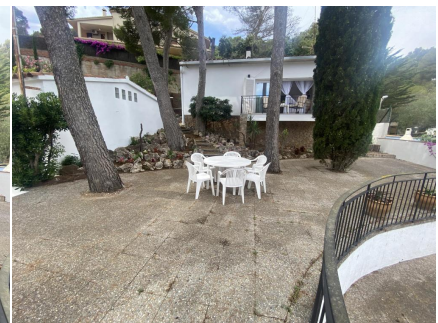

General

Type of Property: **Detached house / Villa** m2: **90**
m2 plot: **500** Distance from the beach: **250**
Year of construction: **1978** Type of pool:
1978
Views: **No views**

Characteristics

Number of rooms: **3** Toilets: **0** Bathrooms with bathtub: **0**
Bathrooms with shower: **2** Double beds: **0** Single beds: **5**
Bunk beds: **2** Cribs: **0** Sofa beds: **0**
Type of kitchen:

Other Features

Terrace Garden Parking

Equipment

Wardrobes Kettle Dishwasher
Oven Microwave Coffee maker
Refrigerator Washing Machine Iron
TV Garden furniture