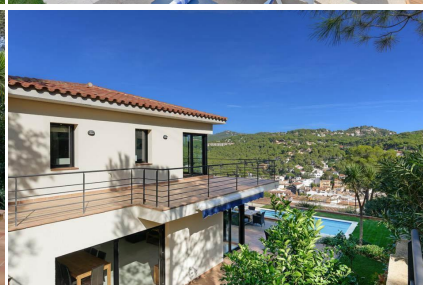

General

Type of Property: **Detached house / Villa** m2: **0**
m2 plot: **575** Distance from the beach:
Year of construction: Type of pool: **Private**
Views: **No views**

Characteristics

Number of rooms: **4** Toilets: **1** Bathrooms with bathtub: **2**
Bathrooms with shower: **1** Double beds: **3** Single beds: **2**
Bunk beds: **0** Cribs: **0** Sofa beds: **0**
Type of kitchen:

Other Features

Terrace Garden

Equipment

Heating	Air Conditioning	Wardrobes
Kitchen equipment	Kettle	Dishwasher
Oven	Microwave	Coffee maker
Refrigerator	Washing Machine	Tumble drier
Iron	Hot water tank	TV
TDT	DVD	HIFI
Free Wifi	Portable barbecue	Garden furniture
Garden and outdoor furniture	Awning	Deckchair
Alarm	Games	Toaster