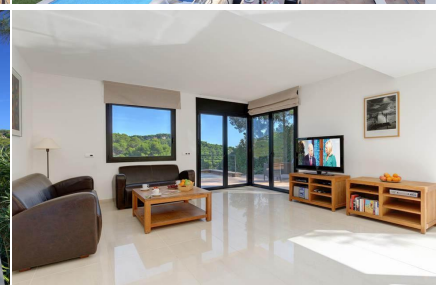

General

Type of Property: **Detached house / Villa** m2: **0**
m2 plot: **575** Distance from the beach:
Year of construction: Type of pool: **Private**
Views: **No views**

Characteristics

Number of rooms: **4** Toilets: **1** Bathrooms with bathtub: **2**
Bathrooms with shower: **1** Double beds: **3** Single beds: **2**
Bunk beds: **0** Cribs: **0** Sofa beds: **0**
Type of kitchen:

Other Features

Terrace Garden

Equipment

Heating	Air Conditioning	Wardrobes
Kitchen equipment	Kettle	Dishwasher
Oven	Microwave	Coffee maker
Refrigerator	Washing Machine	Tumble drier
Iron	Hot water tank	TV
TDT	DVD	HIFI
Free Wifi	Portable barbecue	Garden furniture
Garden and outdoor furniture	Awning	Deckchair
Alarm	Games	Toaster