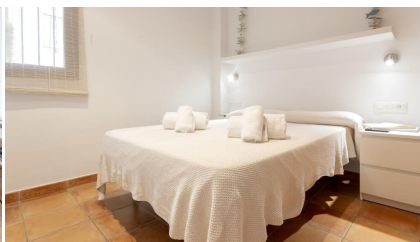

General

Type of Property: **Apartment** m2: **33**
m2 plot: **0** Distance from the beach: **50**
Year of construction: Type of pool:
Views: **Street view**

Characteristics

Number of rooms: 1	Toilets: 0	Bathrooms with bathtub: 1
Bathrooms with shower: 0	Double beds: 1	Single beds: 0
Bunk beds: 0	Cribs: 0	Sofa beds: 1
Type of kitchen:		

Other Features

Terrace

Equipment

Heating	Wardrobes	Kitchen equipment
Kettle	Dishwasher	Oven
Microwave	Coffee maker	Refrigerator
Washing Machine	Iron	TV
Garden and outdoor furniture	Awning	Toaster