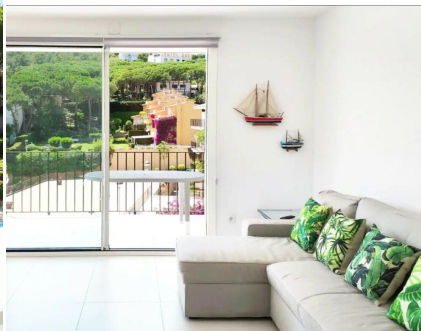

General

Type of Property: **Apartment** m2: **45**
m2 plot: **0** Distance from the beach:
Year of construction: Type of pool: **Communal**
Views: **Pool view**

Characteristics

Number of rooms: **2** Toilets: **0** Bathrooms with bathtub: **0**
Bathrooms with shower: **1** Double beds: **1** Single beds: **0**
Bunk beds: **2** Cribs: **0** Sofa beds: **1**
Type of kitchen:

Other Features

Balcony Terrace

Equipment

Wardrobes Kitchen equipment Kettle
Oven Microwave Coffee maker
Washing Machine Iron TV
Wifi to pay Garden and outdoor Deckchair
furniture
Toaster