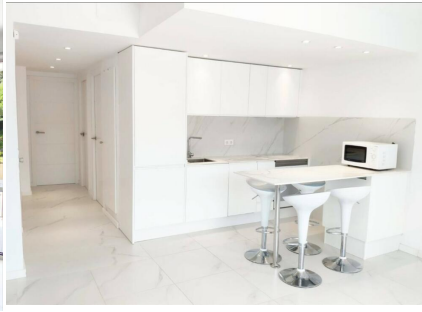

■ C O R R E D O R M A T Ó ■

REAL ESTATE & PROPERTY MANAGEMENT
IMMOBILIÀRIA & ADMINISTRACIÓ DE FINQUES