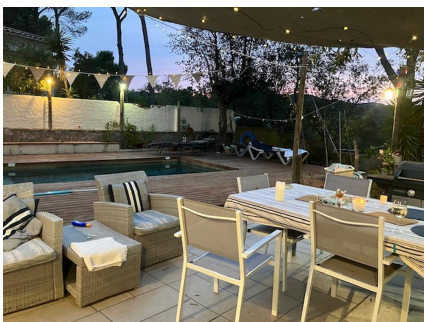

General

Type of Property: **Detached house / Villa** m2: **0**
m2 plot: **1100** Distance from the beach:
Year of construction: Type of pool: **Private**
Views: **No views**

Characteristics

Number of rooms: **3** Toilets: **0** Bathrooms with bathtub: **1**
Bathrooms with shower: **1** Double beds: **2** Single beds: **2**
Bunk beds: **0** Cribs: **0** Sofa beds: **1**
Type of kitchen: **Separate kitchen**

Other Features

Terrace Garden Garage

Equipment

typology_id basic_elements