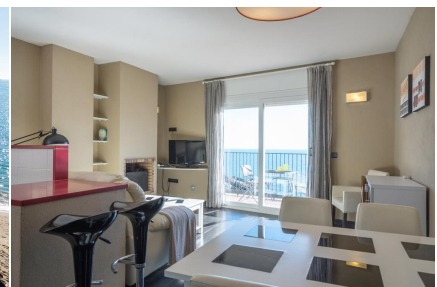

General

Type of Property: **Apartment** m2: **50**
m2 plot: **0** Distance from the beach:
Year of construction: Type of pool:
Views: **Seaview**

Characteristics

Number of rooms: **2** Toilets: **0** Bathrooms with bathtub: **0**
Bathrooms with shower: **2** Double beds: **1** Single beds: **2**
Bunk beds: **0** Cribs: **0** Sofa beds: **0**
Type of kitchen:

Other Features

Terrace

Equipment

Heating Air Conditioning Wardrobes
Kitchen equipment Dishwasher Microwave
Coffee maker Refrigerator Washing Machine
Iron TV Free Wifi
Garden and outdoor furniture Toaster