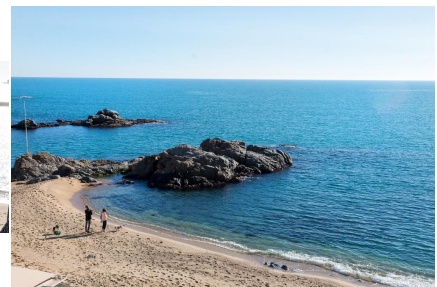

General

Type of Property: **Apartment** m2: **50**
m2 plot: **0** Distance from the beach:
Year of construction: Type of pool:
Views: **Seaview**

Characteristics

Number of rooms: **2** Toilets: **0** Bathrooms with bathtub: **0**
Bathrooms with shower: **2** Double beds: **1** Single beds: **2**
Bunk beds: **0** Cribs: **0** Sofa beds: **0**
Type of kitchen:

Other Features

Terrace

Equipment

Heating Air Conditioning Wardrobes
Kitchen equipment Dishwasher Microwave
Coffee maker Refrigerator Washing Machine
Iron TV Free Wifi
Garden and outdoor furniture Toaster