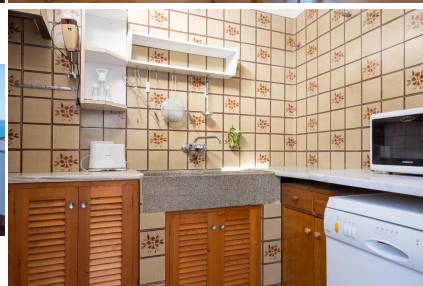

Ref: CM1414 CA L'ESTANY CLOS-town house in the center of Tamariu-Costa

Brava

TAMARIU

HUTG-022389-87

DESCRIPTION

Genuine town house in the very heart of Tamariu, at only 150 meters from the beach. The house is distributed over two floors: On the ground floor you'll find the living room area, with direct access to the terrace, a bedroom with two single beds and an interior patio, from which you have access to the kitchen (fully equipped) and to a shower room. Both the terrace and the interior patio are well furnished, so you'll be able to enjoy lovely dinners al fresco. On the first floor, the main bedroom has a double bed and a sofa-bed as well as a large solarium terrace with a beautiful sea view. There's also a room with two single beds and a bathroom. Barbecue Exterior parking place with an access to the interior patio Capacity: 6/8 people HUTG-022389 80€ SUPPLEMENT FOR CLEANING FOR STAYS LESS THAN 1 WEEK. MINIMUM STAY OF 3 NIGHTS. THIS SUPPLEMENT IS NOT INCLUDED IN THE RENTAL PRICE

Other Features

Terrace Parking

Equipment

Kitchen equipment Kettle Dishwasher
 Oven Microwave Coffee maker
 Refrigerator Washing Machine Iron
 TV TDT BBQ
 Garden furniture Garden and outdoor furniture Toaster